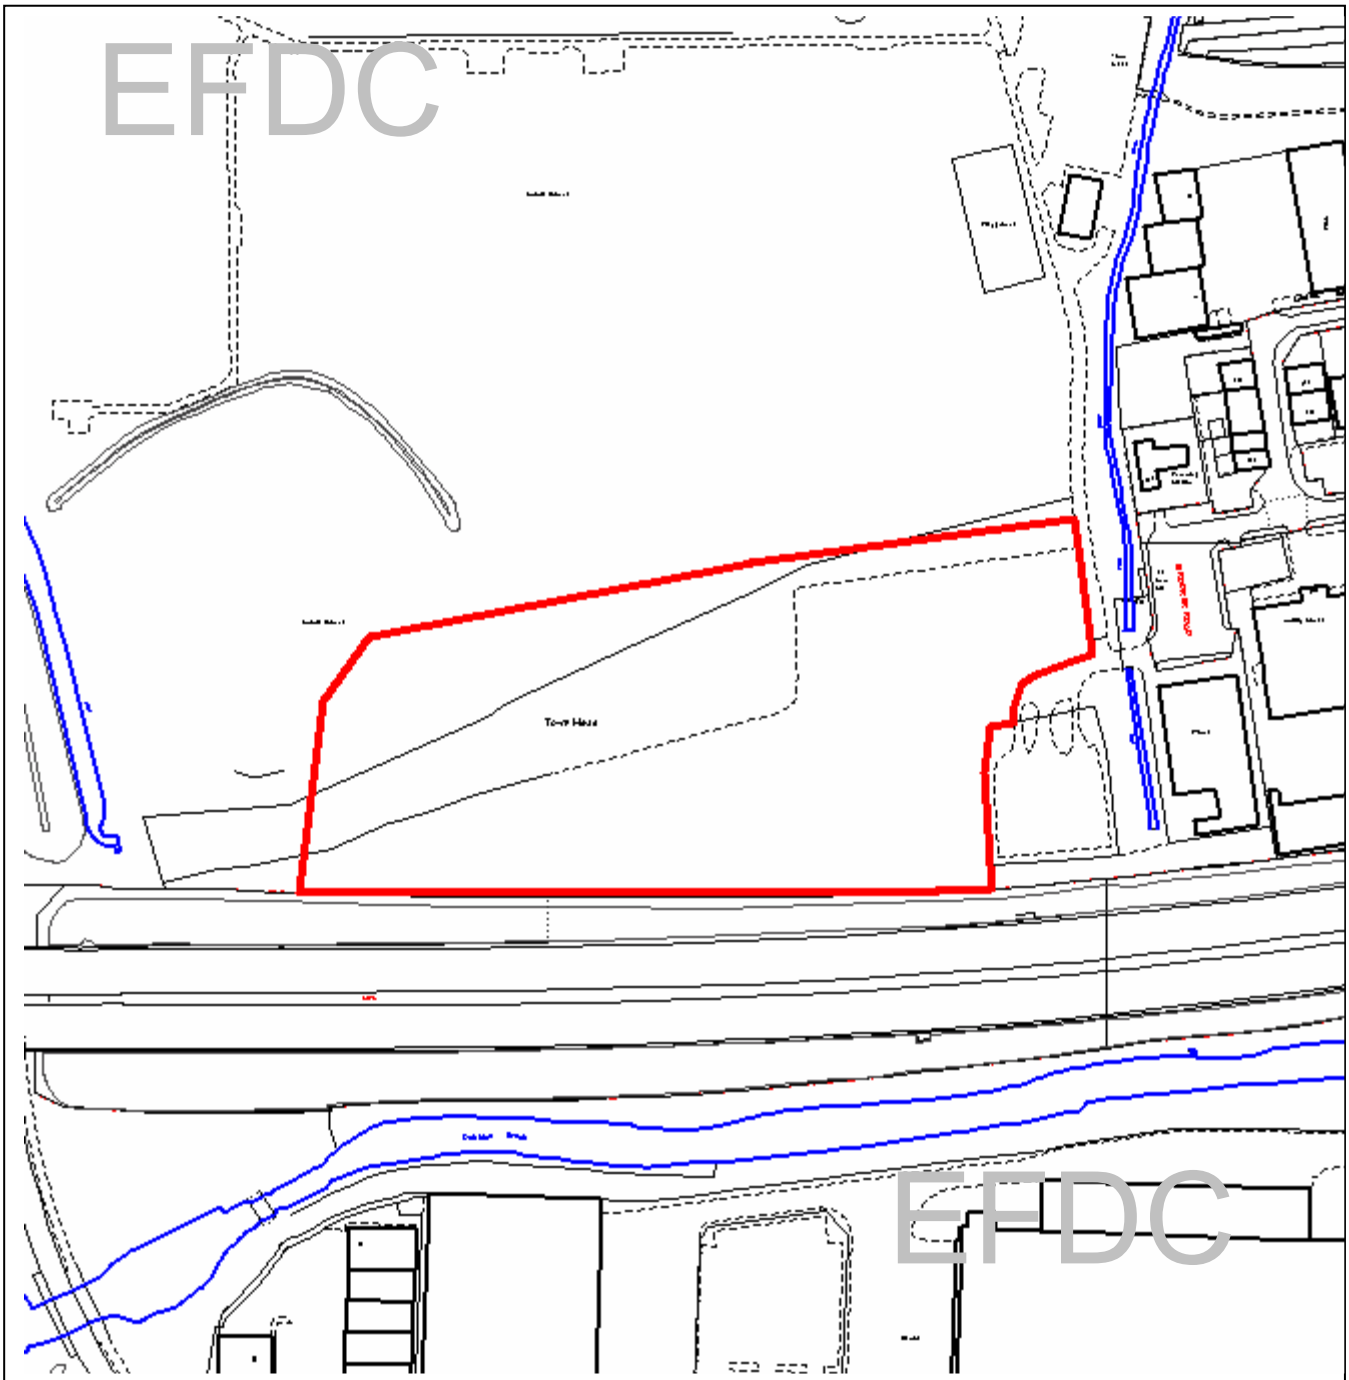

Epping Forest District Council

District Development Control Committee

The material contained in this plot has been reproduced from an Ordnance Survey map with the permission of the Controller of Her Majesty's Stationery. (c) Crown Copyright. Unauthorised reproduction infringes Crown Copyright and may lead to prosecution or civil proceedings.

EFDC licence No.100018534

**Agenda Item
Number:**

Application Number: EPF/0046/11

Site Name:

Town Mead Sports And Social Club
Brooker Road, Waltham Abbey, EN9 1HJ

Scale of Plot:

1/2500